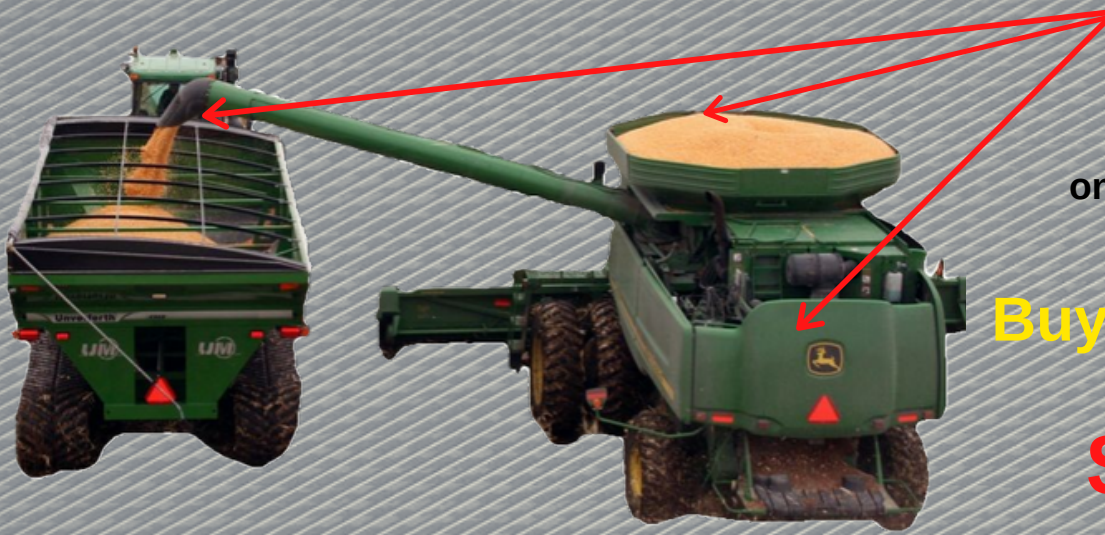

Quality - Durable - Affordable

INCREASE SAFETY & PRODUCTIVITY

VISIONWORKS

John Deere Pre-Wired Camera & Adapter Bundle

3 factory pre-wired camera connections on 2017 & newer combines

Buy 3 & Save Only

\$499!

MSRP

Camera, Magnet, & Adaptor

only \$185!

MSRP

VWCAMBN-JDA

Save 60% Off the Cost of a Factory Camera

- Increase Safety
- Improve Visibility
- Avoid Accidents
- Prevent Grain Spills

Scan QR code to Watch Field Videos